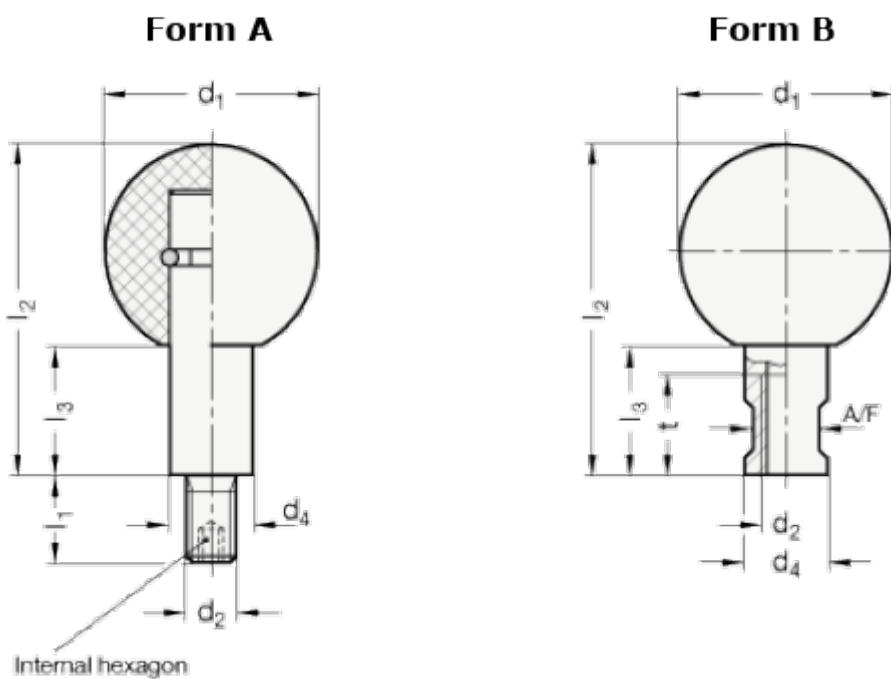

Article number: 20319250M12B
Description: E+G Revolving ball knob
GN 319.2-50-M12-B

Measures

d1	= 50
d2	= M12
d3	= 20
Form	= B
l1	= 21
l2	= 78
l3	= 31